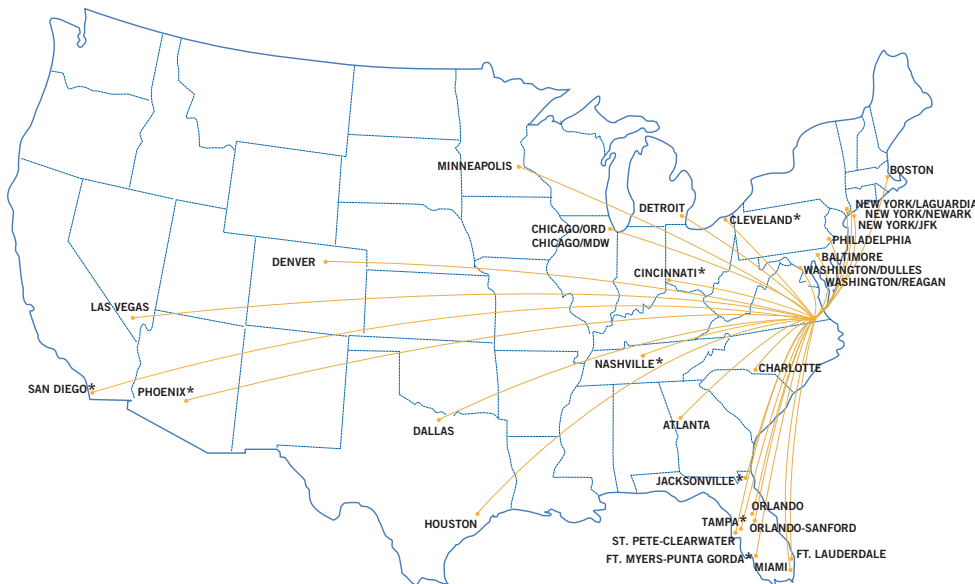

GROUND TRANSPORTATION: 24-hour shuttle service offered by James River Transportation. Over 7,000 rental cars available through Alamo, Avis, Budget, Dollar, Enterprise, Hertz, National, and Thrifty. Taxi and shared ride services are also available.

Shuttle Service	Phone	Website
James River Transportation	866 823 4626	www.jamesrivertrans.com

Taxi Cabs	Phone	Website
Andy's Cab	757 461 8880	andystaxigroup.com
Black & White	757 855 4444	norfolkblackwhitetaxi.com
City Wide Cabs	757 319 3368	
Coastal Ride	757 853 7777	coastalride.com
Duke Cab	757 202 3564	
East Side Cab	757 718 0937	
Eden Cab	757 724 5555	
Norfolk Checker	757 855 3333	norfolkcheckertaxi.com
Oceanside Taxi	757 455 7602	
Southside Cab	757 423 0154	
Waterside Taxi Co.	757 531 6430	
Yellow Cab of Norfolk	757 857 8888	yellowcabofnorfolk.com

Transportation Network Companies (App-based)

Lyft

Uber

NONSTOP CITIES SERVED VIA NORFOLK INTERNATIONAL AIRPORT

- ATLANTA
- BALTIMORE
- BOSTON
- CHARLOTTE
- CHICAGO-O'HARE
- CHICAGO-MIDWAY
- CINCINNATI*
- CLEVELAND*
- DALLAS
- DENVER
- DETROIT
- FT. LAUDERDALE
- FT. MYERS-PUNTA GORDA*
- HOUSTON
- JACKSONVILLE*
- LAS VEGAS
- MIAMI
- MINNEAPOLIS
- NASHVILLE*
- NEW YORK-LA GUARDIA
- NEW YORK-JFK
- NEWARK
- ORLANDO
- ORLANDO-SANFORD
- PHILADELPHIA
- PHOENIX*
- TAMPA*
- SAN DIEGO*
- ST. PETE-CLEARWATER
- WASHINGTON-DULLES
- WASHINGTON-REAGAN

*SEASONAL

INTERNATIONAL ACCESS

The high level of international gateway access shown above provides one-stop capability to reach most major worldwide cities.